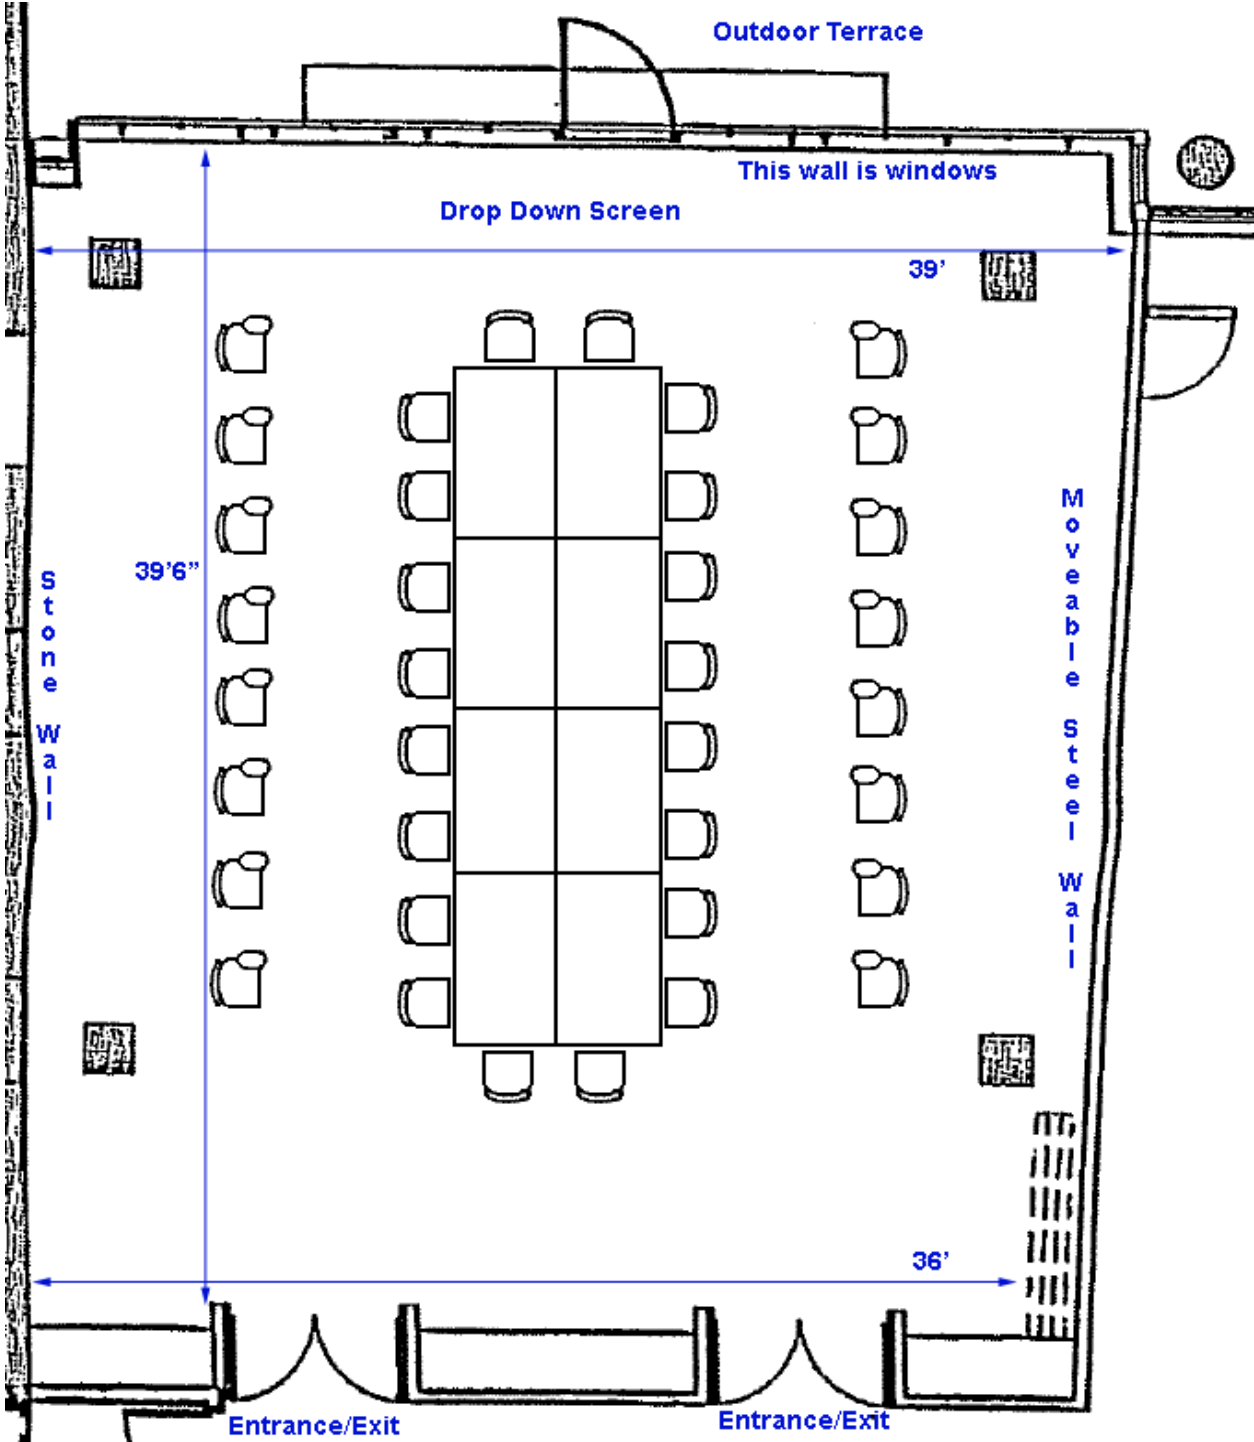

MCKNIGHT FOUNDATION

Board Room Map and Configurations Capacity: 20-60 people

Default Configuration

Box Configuration

U Configuration

Classroom Configuration

Staggered Configuration