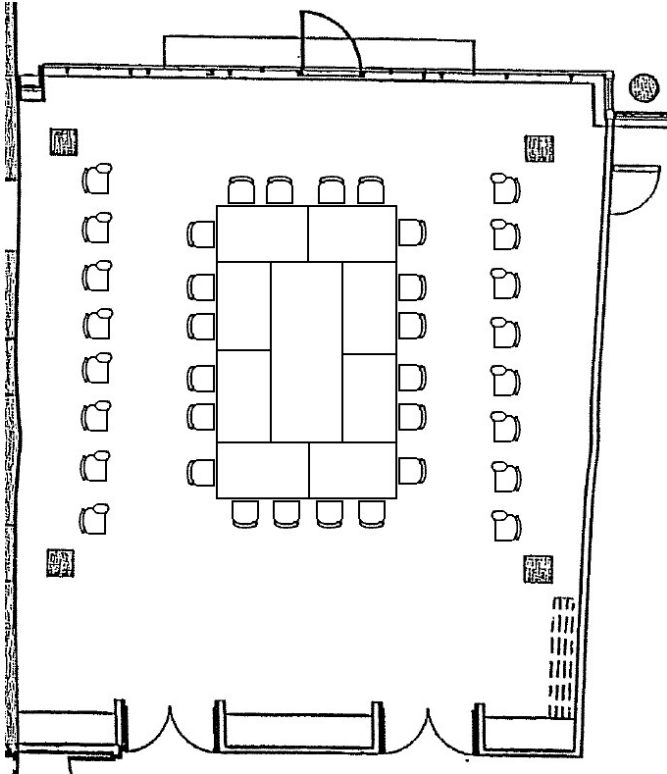

MCKNIGHT FOUNDATION

Board Room Map and Configurations Capacity: 20-60 people

Default Configuration

Box Configuration

U Configuration

Classroom Configuration

Staggered Configuration