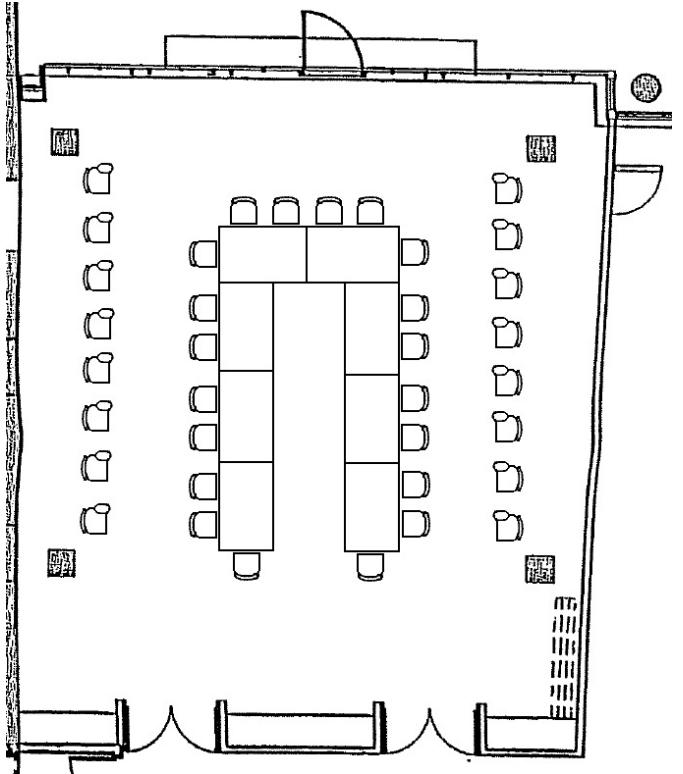

MCKNIGHT FOUNDATION

Board Room Map and Configurations Capacity: 20-60 people

Default Configuration

Box Configuration

U Configuration

Classroom Configuration

Staggered Configuration