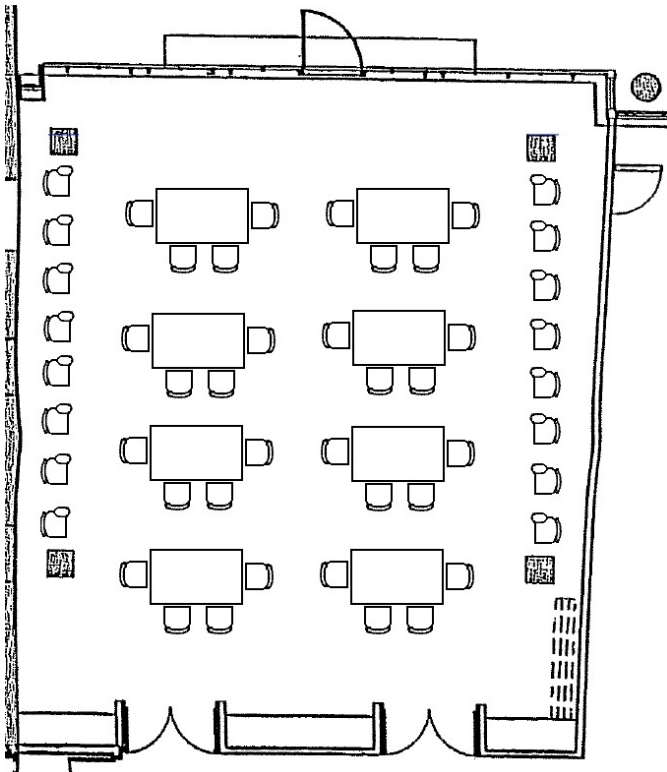

MCKNIGHT FOUNDATION

Board Room Map and Configurations Capacity: 20-60 people

Default Configuration

Box Configuration

U Configuration

Classroom Configuration

Staggered Configuration